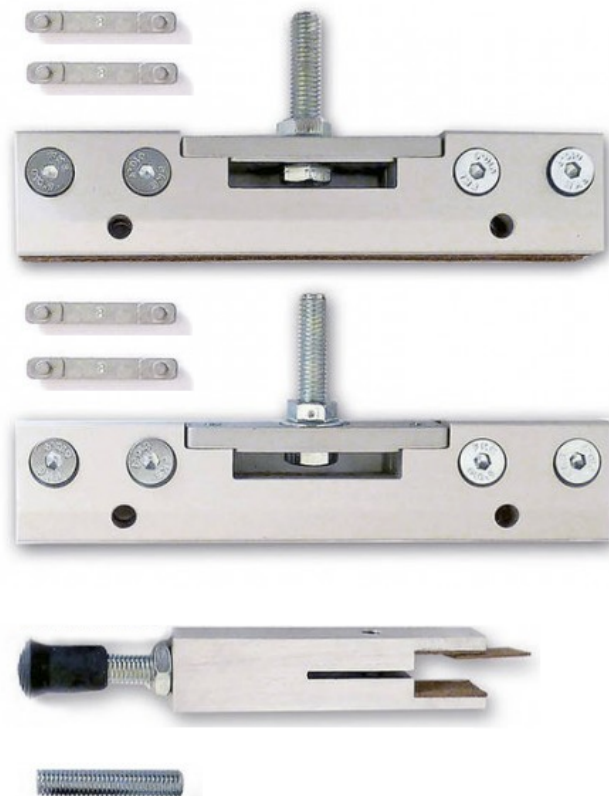

KIT VETRO

Prislušenstvo pre celosklenene dvere

The UniTrex logo is written in a stylized, bold, yellow font with a black outline, set against a blue background with a white grid pattern.

kit vetro